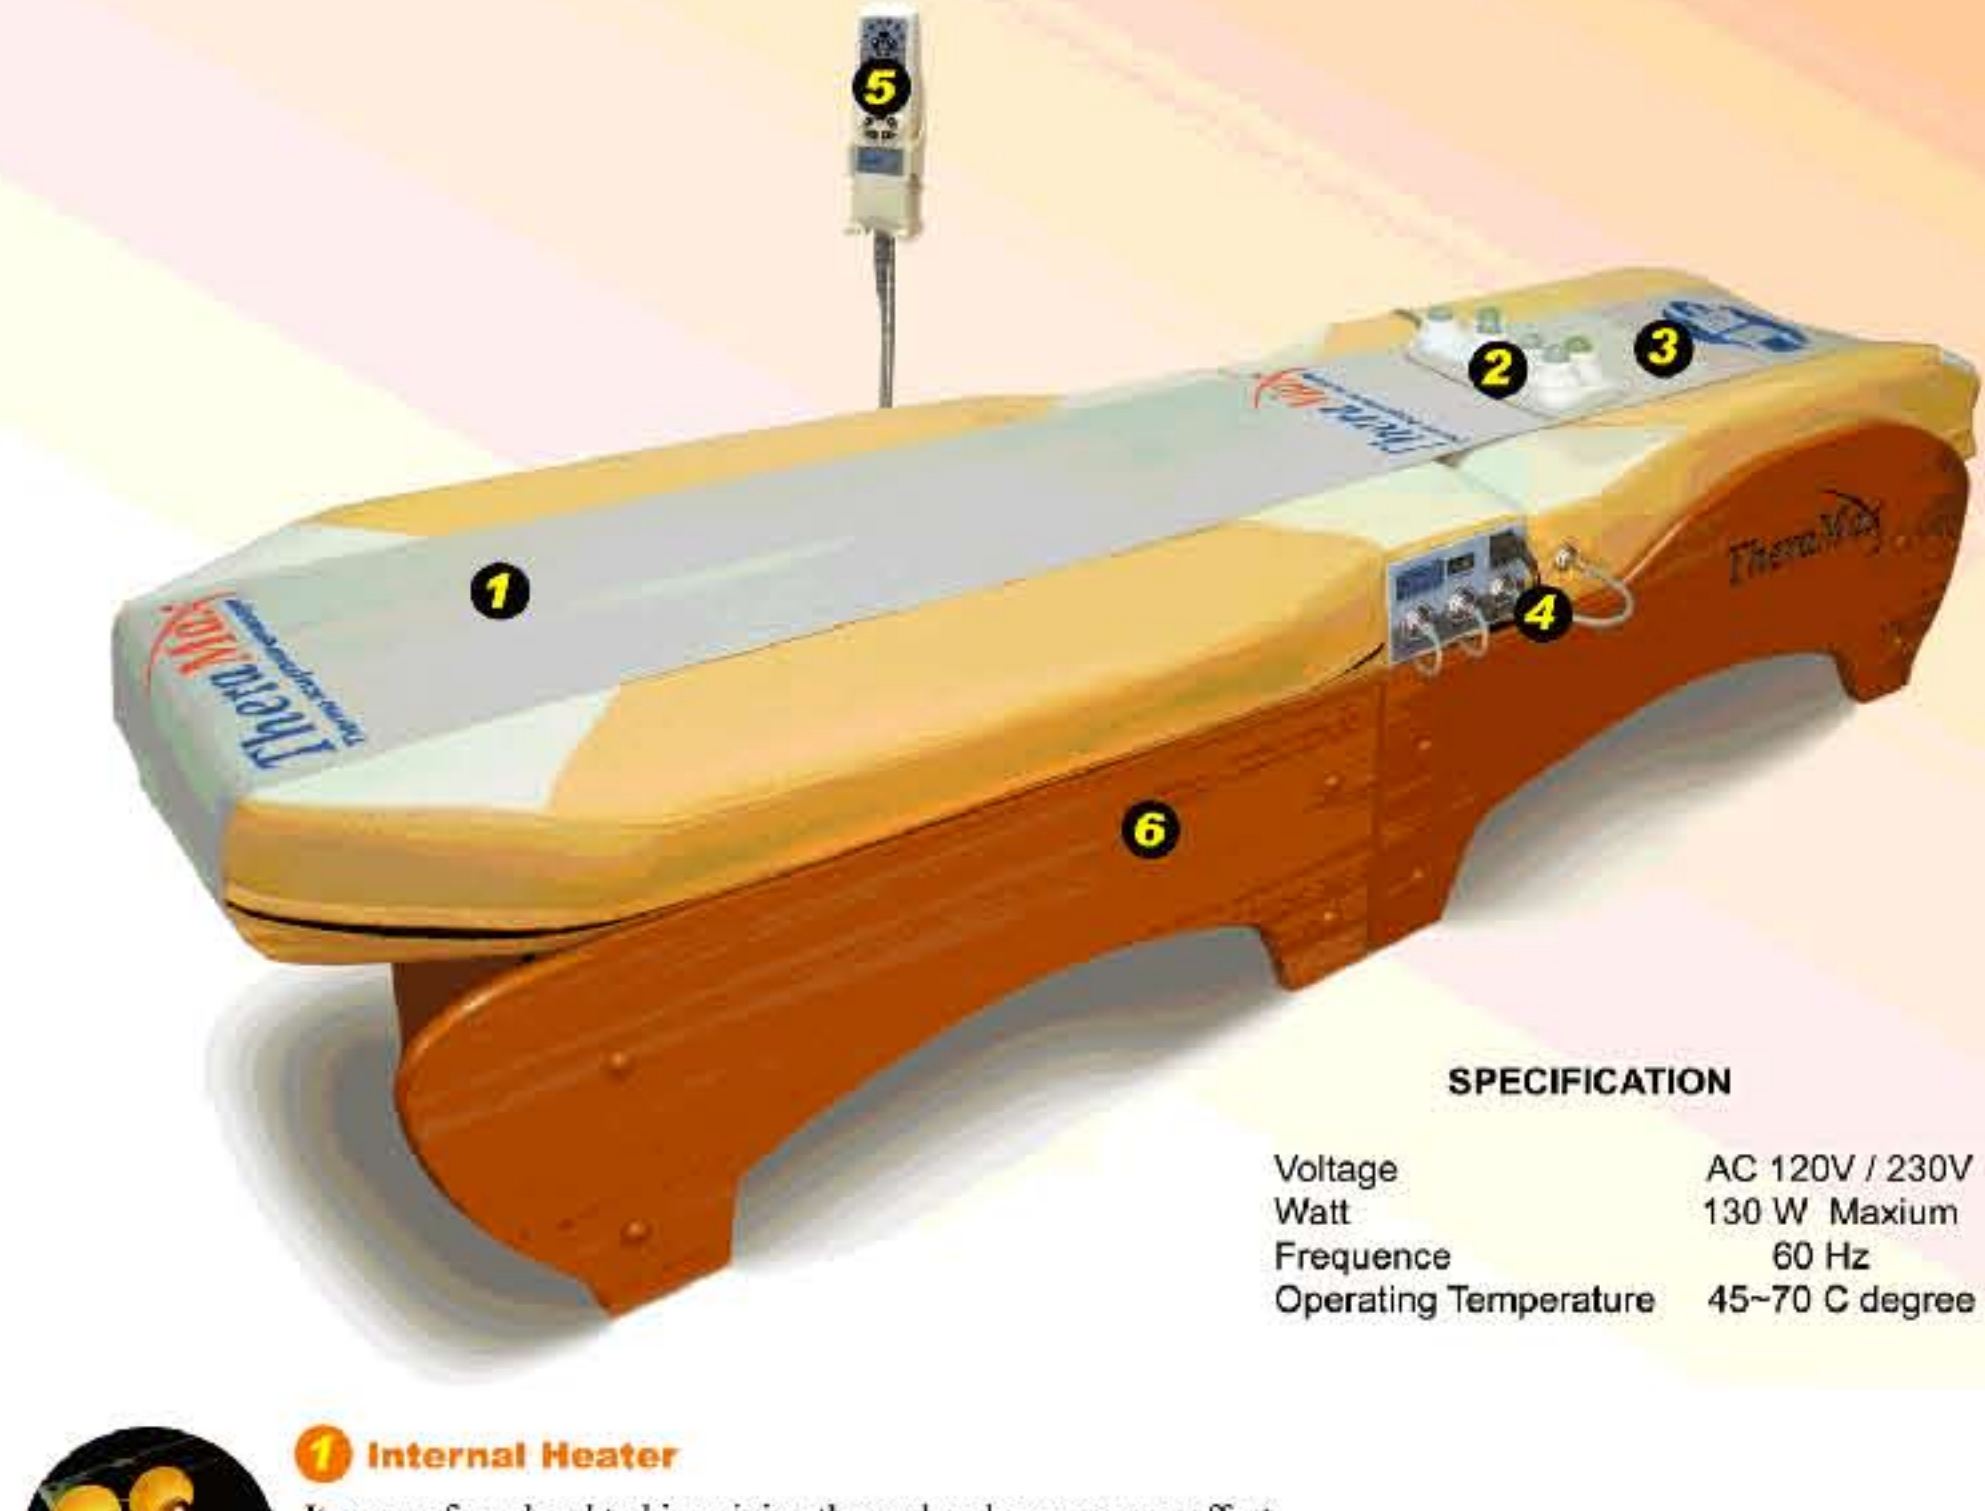

SPECIFICATION

Voltage	AC 120V / 230V
Watt	130 W Maxium
Frequency	60 Hz
Operating Temperature	45-70 C degree

- **1 Internal Heater**
  It moves from head to hips giving thermal and acupressure effect. The internal Projector, with it's heated jade massage rollers, moves slowly along the spinal contour providing massage, acupressure, and far-infrared light and heat therapy to the back. Major acupuncture meridians are stimulated, energizing and revitalizing the body.
- **2 6 Ball Projector**
  It is used to deliver the effects of far infrared rays and acupressure on the stomach. The ergonomically designed jade, 6-ball projector provides far-infrared heat and light therapy and may be conveniently used on any part of the body.
- **3 Bio Ceramic**
  This special, auxiliary mat of Bio Ceramic composition emits healthy negative ions, and is used for enhanced far-infrared heat and light therapy.
- **4 Safe Connector**
  Connector was designed to prevent any potential accident.
- **5 Remote Controller**
  All the functional settings are easily adjusted by the remote control.
- **6 Wooden Frame**
  Classical frame is designed elegance shapes and made with wood material solidly.
- **2 Ball Projector (optional)**
  It is used to deliver the effects of far infrared rays and acupressure on the neck, face.
- **Leg Roller (optional)**
  The leg massage roller is designed by human mechanism, ergonomics. It provides far-infrared ray and heat therapy with soft internal jades' movement.
- **High Technology**
  TheraMax JE-7000 was developed with famous scientists and engineers, have developed the world's best thermal massager.