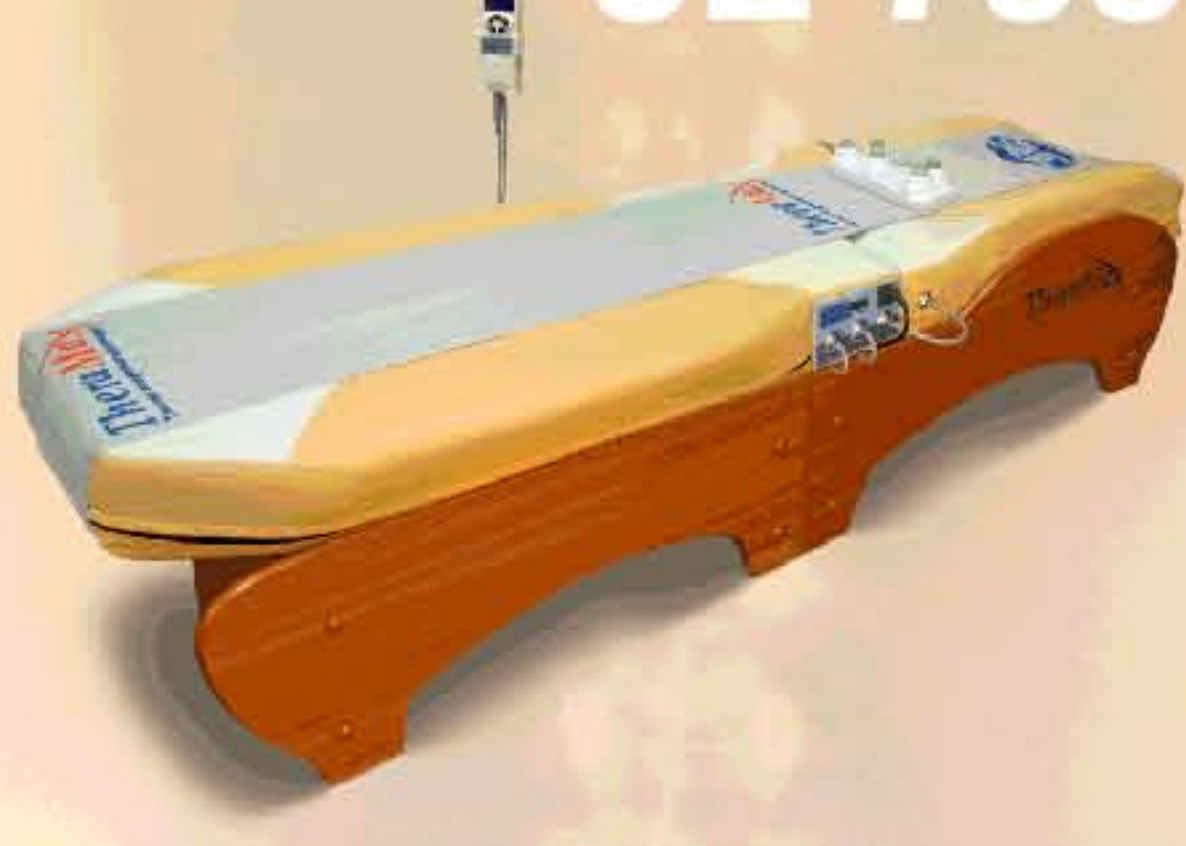

TheraMax

JE-7000

TheraMax

Thermo acupressure massager

TheraMax -Thermo Acupressure Massager

TheraMax is solely committed to help and fulfill each TheraMax user's desire to be healthy. TheraMax is a unique acupressure system engineered by fine and recognized doctors, engineers, and mechanics. This therapeutic massage bed with the superbly engineered Twin Jades is a revolution to Therapeutic Massage Bed industry.

The newly created and the first ever introduced sharp premium twin jades provide much better pressure than any other competitors' devices. Heat is essential key to having a successful therapy and with the newly created twin premium jades, TheraMax users can receive more heat which creates much better result.

Therapeutic Effect & Efficacy

With the new concept of thermo acupressure massager, TheraMax is designed by combining Oriental Medical principle such as moxibustion and acupressure with Western medical technology, the Chiropractic.

Chiropractic and acupressure effect

TheraMax Internal Jades that are located in upper mat travel the spine line from cervical region to sacrum (hips). It helps to maintain and improve alignments and increase flexibility of entire spine. The jades stimulate the vital acupuncture points to boost metabolism while traveling through the spine. It also circulates the body energy, which improves immune system.